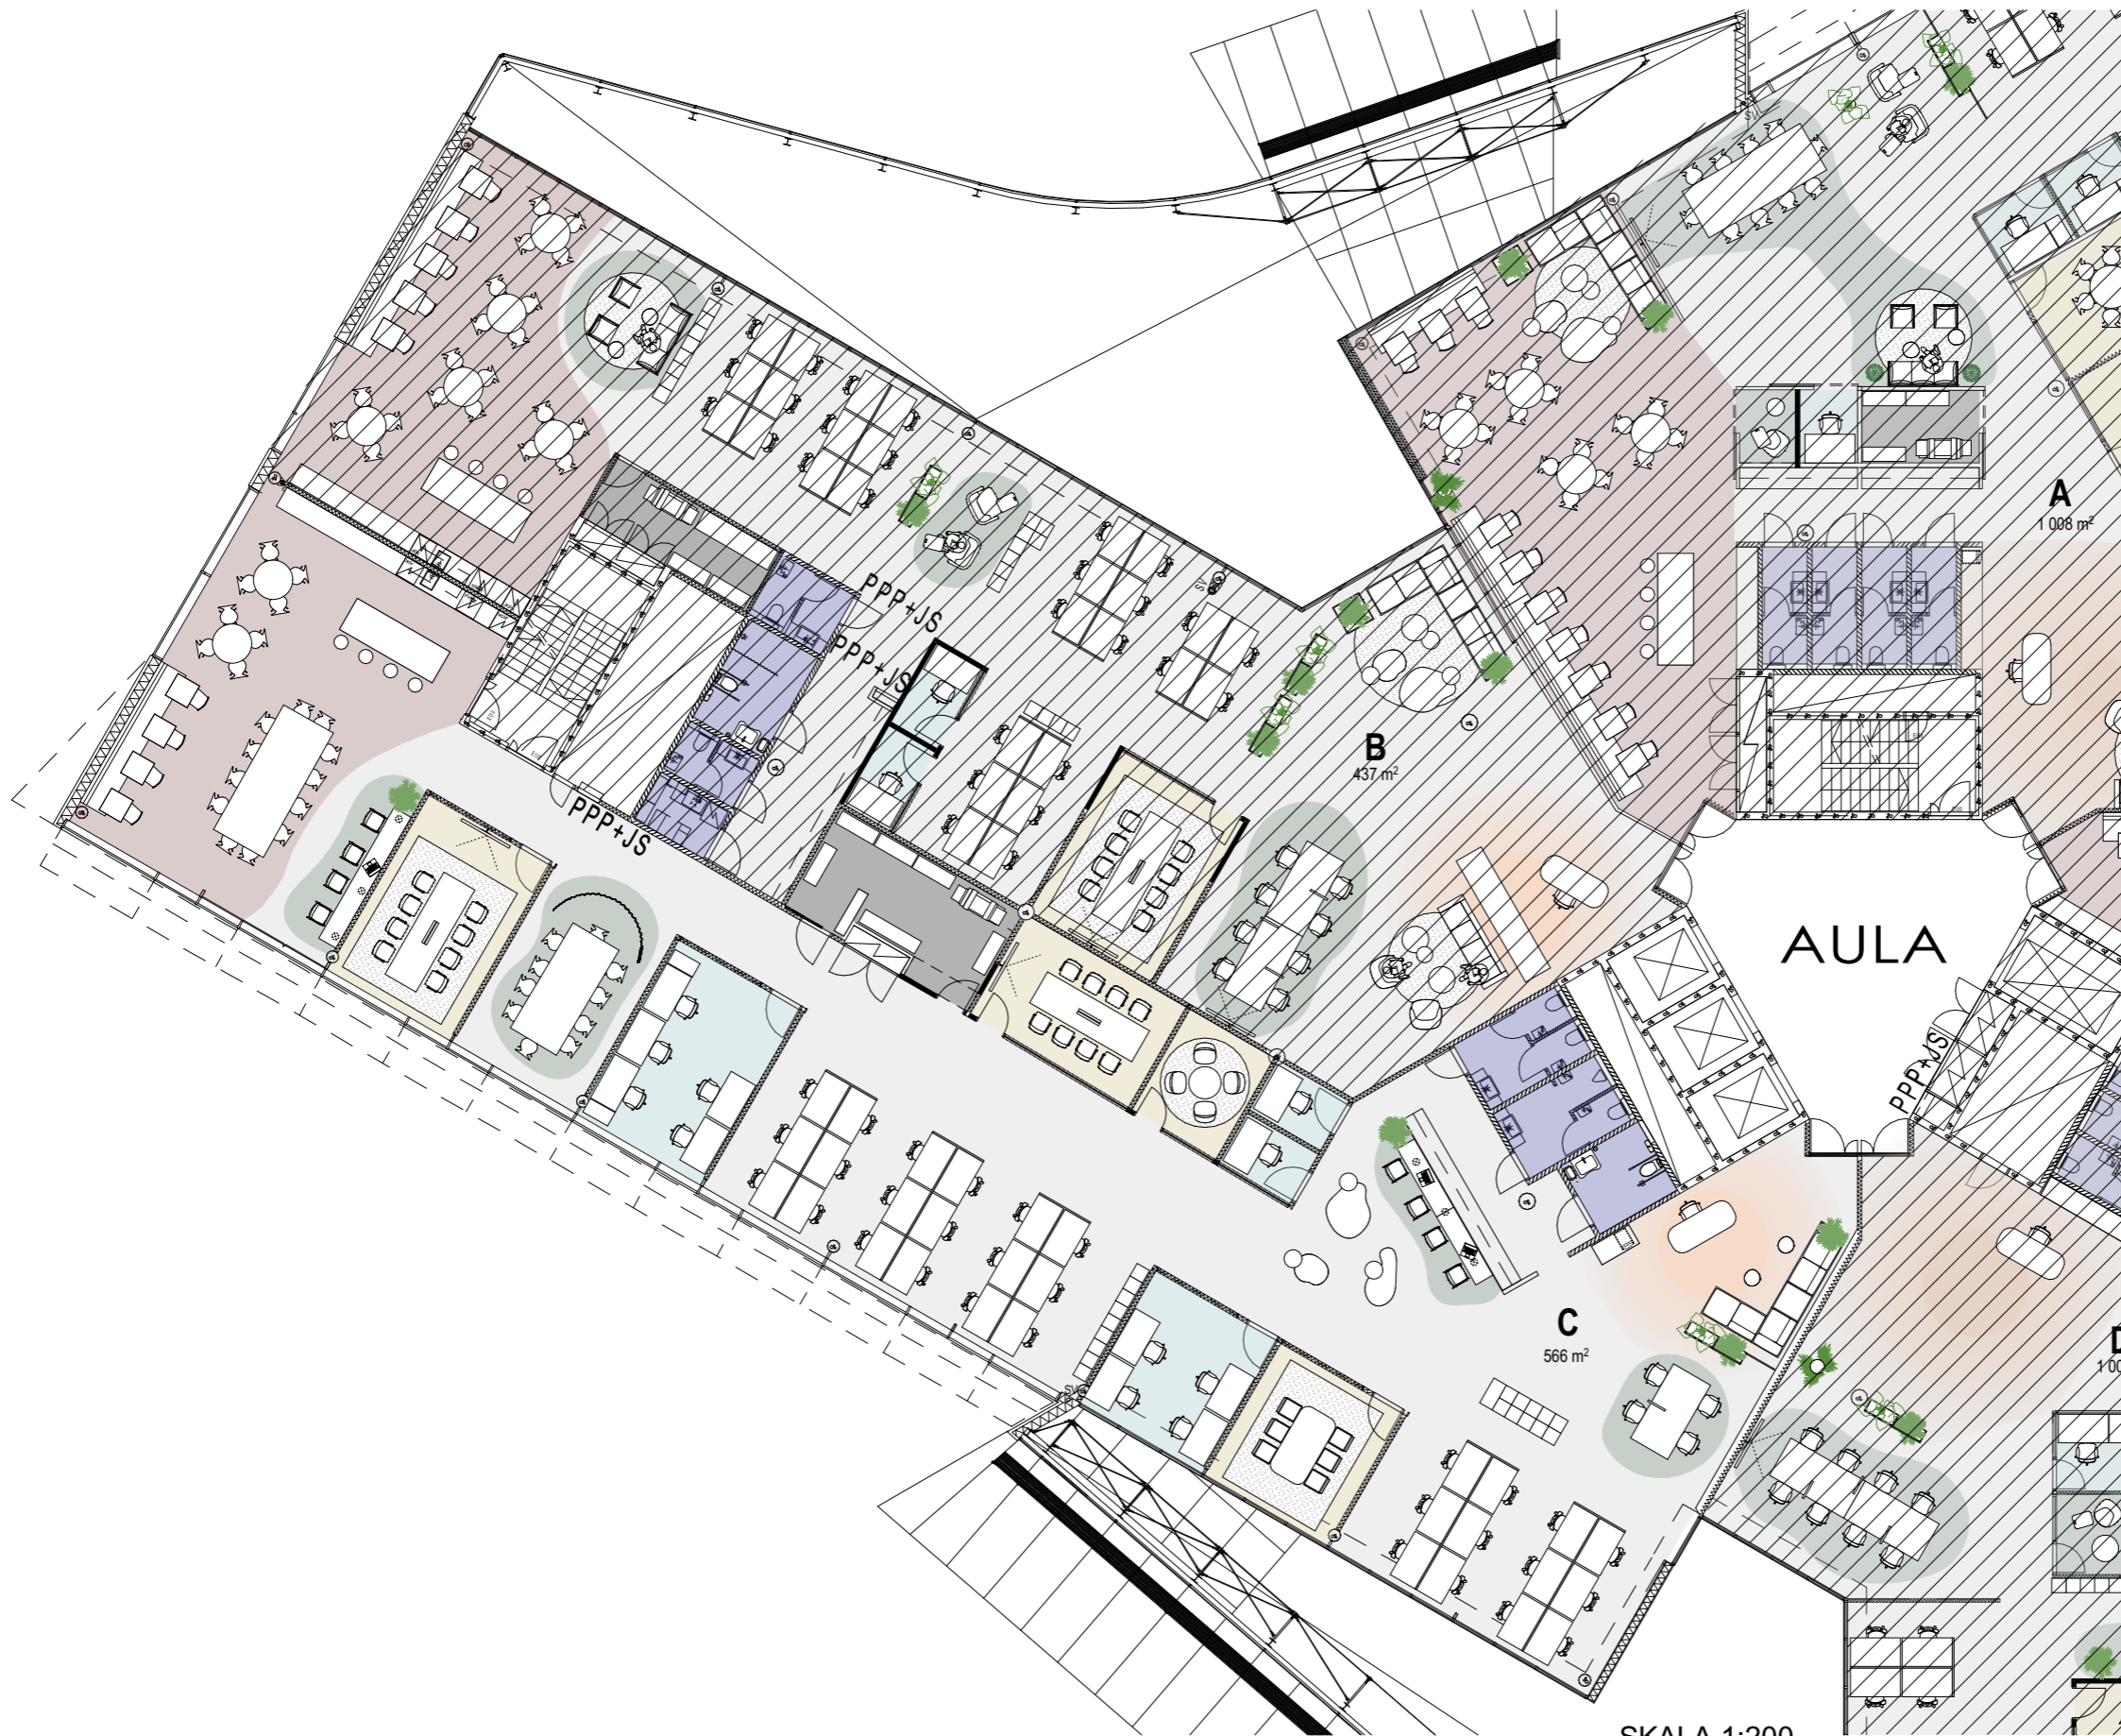

**Office A**  
Aprox. 1000 sq. m.  
80 - 100p

- 64 desks
- 33 touch down
- Rooms**  
Office room:  
5 pc 2p  
5 pc 20p  
2 pc 2-3p
- Meeting room:  
3 pc 10-12p  
2 pc 8-10p
- 2 pc 2p colab.  
1 pc 1p colab
- 1 pc Supplies/ printer
- 5 pc WC  
1 pc RWC  
1 pc Cleaning room
- 1 pc Pentry
- Reception-Coffee-Seat

**Office B**  
Aprox. 437 sq. m.  
30 - 40p

- 28 desks
- 15 touch down
- Rooms**  
Office room:  
2 pc 1p
- Meeting room:  
pc 8-9p
- 1 pc Supplies/ printer
- 2 pc WC  
1 pc RWC  
1 pc Cleaning room
- 1 pc Pentry
- Reception-Coffee-Seat

- 1 pc Supplies/ printer

- 5 pc WC  
1 pc RWC  
1 pc Cleaning room

- 1 pc Pentry

- Reception-Coffee-Seat

SKALA 1:200

**Office B**  
 Aprox. 437 sq. m.  
 30 - 40p

- 28 desks
  - 15 touch down
- Rooms**
- Office room:  
2 pc 1p
  - Meeting room:  
pc 8-9p
  - 1 pc Supplies/ printer
  - 2 pc WC  
1 pc RWC  
1 pc Cleaning room
  - 1 pc Pentry
  - Reception-Coffee-Seat

AULA

SKALA 1:200

**Office C**  
 Aprox. 566 sq. m.  
 40 - 50p

- 30 desks
- 22 touch down

**Rooms**

- Office room:**
- 2 pc 1p
  - 1 pc 4p
  - 1 pc 5-6p

- Meeting room:**
- 3 pc 10-12p
  - 2 pc 6-8p

- 1 pc Supplies/ printer